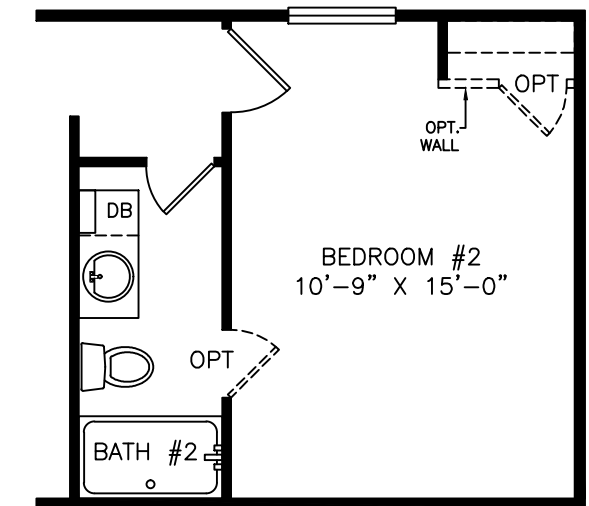

OPTIONAL SHOWER

OPTIONAL DOOR

OPTIONAL

OPTIONAL SHOWER

MODEL C-1660-22A
 BOX SIZE=15'-7 1/2" x 56'-0"
 2 BEDROOMS / 2 BATHS (880 SQ. FT.)

Legacy Housing

DATE: 01/28/2016

MODEL: 1660-22A