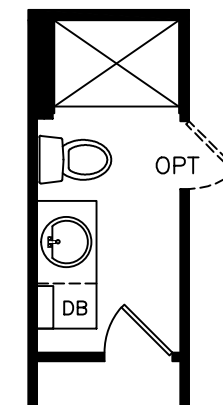

OPTIONAL SHOWER

OPTIONAL DOOR

OPTIONAL

OPTIONAL SHOWER

MODEL C-1660-22A
 BOX SIZE=15'-7 1/2" x 56'-0"
 2 BEDROOMS / 2 BATHS (880 SQ. FT.)

Legacy Housing

DATE: 01/28/2016

MODEL: 1660-22A